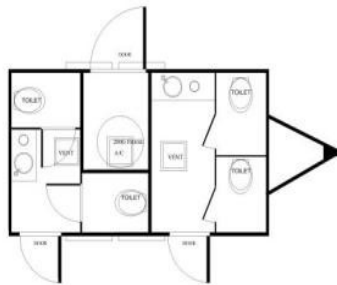

802 RESTROOMS

A One World Environmental Company

802-242-2222

802restrooms.com

LUXURY LEGACY 4-STATION

Features:

- 2 Women's private rooms and sink
- 1 Men's private room, 1 urinal and sink
- Individual Common Areas for Women & Men
- A/C, Heat, Hot Water, Upgraded Interior/ Exterior Lights, Custom Hardwood Trim and Floors, Winterization Package, Surround Sound
- 200-Gallon Fresh Water System
- 395-Gallon Waste Water Tank
- Two (2) 20 AMP Circuits Required
- Stocked Foaming Hand Soap, Paper Towels, Toilet Paper
- GPS Monitoring System
- Generator & Onboard Water Available
- Daily, Weekend, Weekly & Monthly Rates

Specifications:

WASTE TANK: 395 gallons

CUSTOMER USES: 940

FRESH TANK: 200 gallons

NUMBER STATIONS: 4

WINTER PACKAGE

SIZE: 11'6" (H) X 13' (L) (17' including tongue) x 8' 6" (W) before stairs, 13' with stairs down