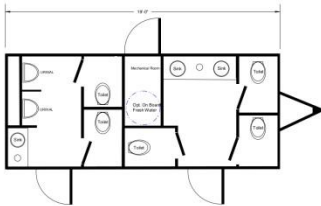

7-STATION LUXURY RESTROOM TRAILER

Features

- 3 Women's private rooms and a sink, 2 Men's private rooms and 2 urinals with a sink
- Individual Common Areas for Men and Women
- A/C, Heat, Hot Water, Upgraded Interior/Exterior Lights, Custom Hardwood Trim and Floors, Fireplace, Winterization Package, Surround Sound
- 200-Gallon Fresh Water System
- 600-Gallon Waste Water
- QTY: 2, 20 AMP Non GFCI Circuits Required
- Foaming Hand Soap, Paper Towels, Toilet Paper
- Daily, Weekly or Monthly Rentals

Specifications

Height: 11' 6"

Width: 8' 6" before stairs, 13' with stairs down

Length: 20' plus tongue

Tank Capacity: 600 Gallon Waste Tank, On board 200 Gallons Fresh Water Tank

- For all occasions that require comfort, privacy and luxury