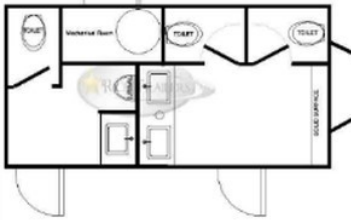

802 RESTROOMS

A One World Environmental Company

802-242-2222

802restrooms.com

LUXURY LEGACY 4-STATION

Specifications:

WASTE TANK: 395 gallons

CUSTOMER USES: 940

FRESH TANK: 200 gallons

NUMBER STATIONS: 4

WINTER PACKAGE

SIZE: 11'6" (H) X 13' (L) (17' including tongue) x 8' 6" (W) before stairs, 13' with stairs down

Features:

- 2 Women's private rooms and sink
- 1 Men's private room, 1 urinal and sink
- Individual Common Areas for Women & Men
- A/C, Heat, Hot Water, Upgraded Interior/ Exterior Lights, Custom Hardwood Trim and Floors, Winterization Package, Surround Sound
- 200-Gallon Fresh Water System
- 395-Gallon Waste Water Tank
- Two (2) 20 AMP Circuits Required
- Stocked Foaming Hand Soap, Paper Towels, Toilet Paper
- GPS Monitoring System
- Generator & Onboard Water Available
- Daily, Weekend, Weekly & Monthly Rates