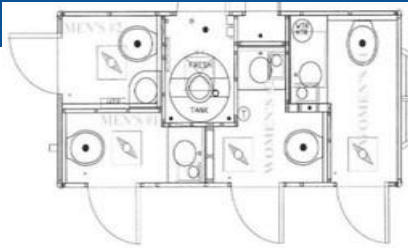

Specifications:

WASTE TANK: 440 gallons

GUESTS: Up to 175 (6-8 hours)

FRESH TANK: 200 gallons

NUMBER STATIONS: 4

WINTER PACKAGE

SIZE: 11'6" (H) X 14' (L) (19' including tongue) x 8' 6" (W) before stairs, 9.6" with stairs down